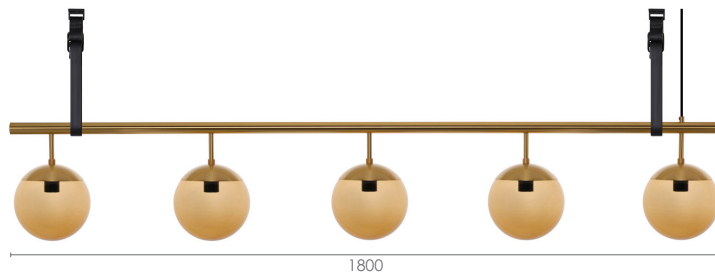

Long Lord Pendant
Black Opal Glass

Long Lord Pendant
Brass Brown Glass

Long Lord Pendant
Brass Opal Glass

Long Lord Pendant
Bronze coloured Opal Glass

Spots/length

Long Lord Pendant 3 Globes

*Long Lord 4 spots,
rass, brown glass,
black leather*

Long Lord Pendant 4 Globes

Long Lord Pendant 5 Globes

Leather suspensions

Black

Brown

Nature

Lord Asymmetric

405

1800

Lord Asymmetric
Black/Opal Glass

Lord Asymmetric
Black/Smoked Glass

Lord Asymmetric
Brass/Brown Glass

Lord Asymmetric
Brass/Opal Glass

Lord Asymmetric
Bronze/Coloured Opal Glass

Lord 5 Chandelier

Lord 5 Chandelier colour combinations

Lord 5 Chandelier
Black/Opal Glass

Lord 5 Chandelier
Black/Smoked Glass

Lord 5 Chandelier
Brass/Brown Glass

Lord 5 Chandelier
Brass/Opal Glass

Lord 5 Chandelier height options

Lord 5 Chandelier
390 mm

Lord 5 Chandelier
650-925 mm