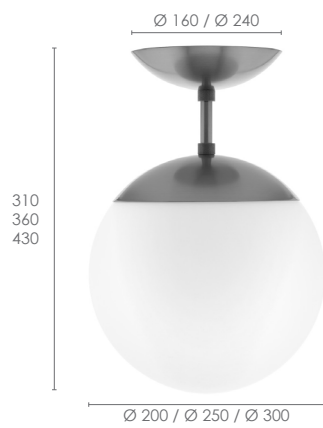

Lord 3 Chandelier height options

390 mm

650-925 mm
telescope

950-1525 mm
telescope

Lord Bouquet Chandelier

Lord Bouquet Chandelier
Black/Opal Glass

Lord Bouquet Chandelier
Black/Smoked Glass

Lord Bouquet Chandelier
Brass/Brown Glass

Lord Bouquet Chandelier
Brass/Opal Glass

Lord Bouquet Chandelier
Steel/Opal Glass

735 mm / 995-1270 mm telescope / 1295-1870 mm telescope

Lord 1 Ceiling/Wall

Lord Ceiling/Wall
Steel/Opal Glass

Lord Ceiling/Wall
Black/Opal Glass