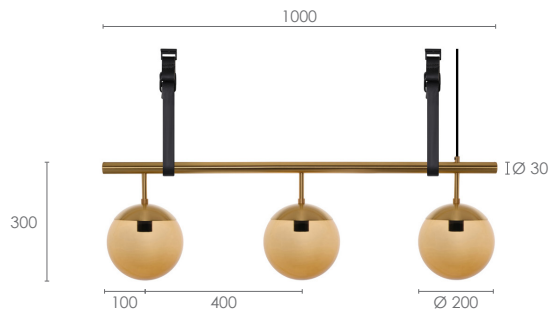

Spots/length

Long Lord Pendant 3 Globes

*Long Lord 4 spots,
rass, brown glass,
black leather*