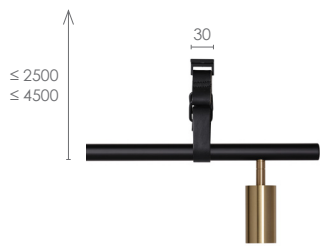

Lord 1 Pendant
Ø200 mm
Brass/Opal Glass

Lord 1 Pendant
Ø250 mm
Black/Opal Glass

Lord 1 Pendant
Ø250 mm
Black/Smoked Glass

Lord 1 Pendant
Ø250 mm
Brass/Brown Glass

Lord 1 Pendant
Ø250 mm
Brass/Opal Glass

Lord 1 Pendant
Ø300 mm
Black/Opal Glass

Lord 1 Pendant
Ø300 mm
Black/Smoked Glass

Lord 1 Pendant
Ø300 mm
Brass/Brown Glass

Lord 1 Pendant
Ø300 mm
Brass/Opal Glass

Lord Suspensions

Black Leather

Brown Leather

Nature Leather

Bracket Steel