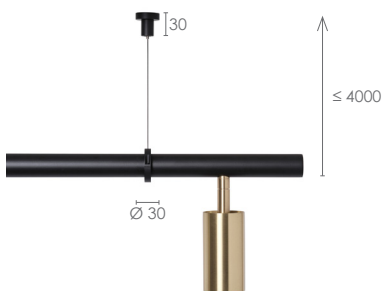

Bracket Steel

Wire Black Fittings