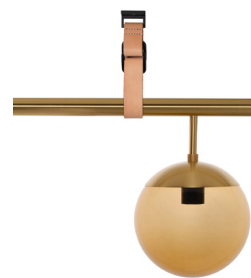

Lord Diva
Black/Opal Glass

Lord Diva
Black/Smoked Glass

Lord Diva
Brass/Bronze Glass

Lord Diva
Brass/Opal Glass

Lord Diva
Steel/Opal Glass

Long Lord Pendant

Colour combinations

Long Lord Pendant
Black Smoke Glass

Long Lord Pendant
Black Opal Glass

Long Lord Pendant
Brass Brown Glass

Long Lord Pendant
Brass Opal Glass

Long Lord Pendant
Bronze coloured Opal Glass

Spots/length

Long Lord Pendant 3 Globes

*Long Lord 4 spots,
rass, brown glass,
black leather*

Long Lord Pendant 4 Globes

Long Lord Pendant 5 Globes

Leather suspensions

Black

Brown

Nature

Lord Asymmetric

405

1800

Lord Asymmetric
Black/Opal Glass

Lord Asymmetric
Black/Smoked Glass

Lord Asymmetric
Brass/Brown Glass

Lord Asymmetric
Brass/Opal Glass

Lord Asymmetric
Bronze/Coloured Opal Glass

Lord 5 Chandelier

Lord 5 Chandelier colour combinations