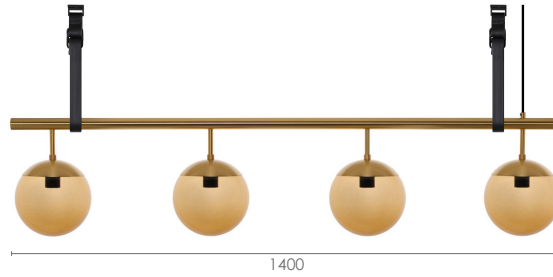

Long Lord Pendant
Black Opal Glass

Long Lord Pendant
Brass Brown Glass

Long Lord Pendant
Brass Opal Glass

Long Lord Pendant
Bronze coloured Opal Glass

Spots/length

Long Lord Pendant 3 Globes

*Long Lord 4 spots,
rass, brown glass,
black leather*

Long Lord Pendant 4 Globes

Long Lord Pendant 5 Globes

Leather suspensions

Black

Brown

Nature

Lord Asymmetric

405

Lord 5 Chandelier
Black/Opal Glass

Lord 5 Chandelier
Black/Smoked Glass

Lord 5 Chandelier
Brass/Brown Glass

Lord 5 Chandelier
Brass/Opal Glass

Lord 5 Chandelier height options

Lord 5 Chandelier
390 mm

Lord 5 Chandelier
650-925 mm