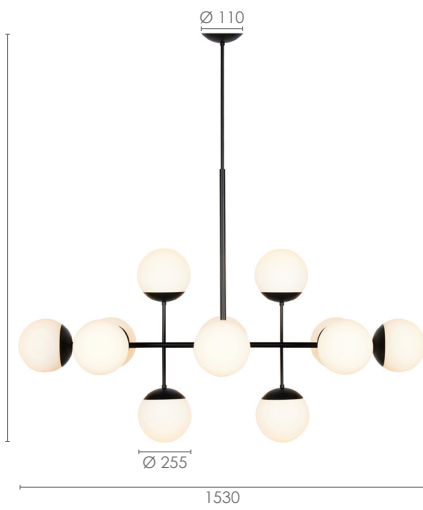

Lord

Lord Ballroom

Lord Ballroom
Black/Opal Glass

Lord Ballroom
Black/Smoked Glass

Lord Ballroom
Brass/Brown Glass

Lord Ballroom
Brass/Opal Glass

Lord Ballroom
Steel/Opal Glass

Lord Diva

Lord Diva
Black/Opal Glass

Lord Diva
Black/Smoked Glass

Lord Diva
Brass/Bronze Glass

Lord Diva
Brass/Opal Glass

Lord Diva
Steel/Opal Glass

Long Lord Pendant

Colour combinations

Long Lord Pendant
Black Smoke Glass

Long Lord Pendant 4 Globes

Long Lord Pendant 5 Globes

Leather suspensions

Black

Brown

Nature

Lord Asymmetric

405

Lord Bouquet Chandelier
Brass/Opal Glass

Lord Bouquet Chandelier
Steel/Opal Glass

735 mm / 995-1270 mm telescope / 1295-1870 mm telescope

Lord 1 Ceiling/Wall

Lord Ceiling/Wall
Steel/Opal Glass

Lord Ceiling/Wall
Black/Opal Glass