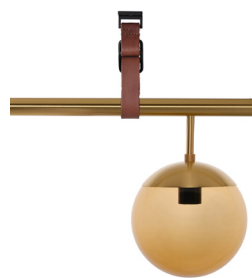

Lord Diva
Black/Opal Glass

Lord Diva
Black/Smoked Glass

Lord Diva
Brass/Bronze Glass

Lord Diva
Brass/Opal Glass

Lord Diva
Steel/Opal Glass

Long Lord Pendant

Colour combinations

Long Lord Pendant
Black Smoke Glass

Long Lord Pendant
Black Opal Glass

Long Lord Pendant
Brass Brown Glass

Long Lord Pendant
Brass Opal Glass

Long Lord Pendant
Bronze coloured Opal Glass

Spots/length

Long Lord Pendant 3 Globes

*Long Lord 4 spots,
rass, brown glass,
black leather*

Long Lord Pendant 4 Globes

Long Lord Pendant 5 Globes

Leather suspensions

Black

Brown

Nature

Lord Asymmetric

405

1800

Lord Asymmetric
Black/Opal Glass

Lord Asymmetric
Black/Smoked Glass

Lord Asymmetric
Brass/Brown Glass

Lord Asymmetric
Brass/Opal Glass

Lord Asymmetric
Bronze/Coloured Opal Glass

Lord 5 Chandelier

Lord 5 Chandelier colour combinations