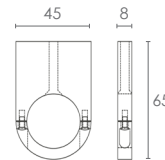

Bracket Bronzecoloured