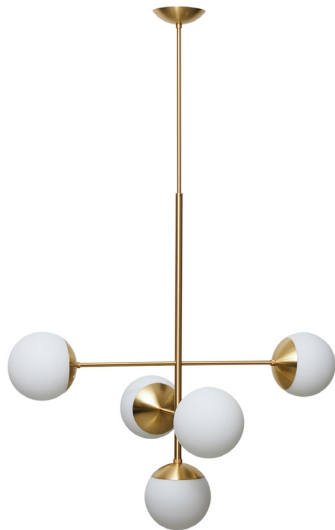

Lord

Lord Ballroom

Lord Ballroom
Black/Opal Glass

Lord Ballroom
Black/Smoked Glass

Lord Ballroom
Brass/Brown Glass

Lord Ballroom
Brass/Opal Glass

Lord Ballroom
Steel/Opal Glass

Lord Diva

Lord Diva
Black/Opal Glass

Lord Diva
Black/Smoked Glass

Lord Diva
Brass/Bronze Glass

Lord Diva
Brass/Opal Glass

Lord Diva
Steel/Opal Glass

Long Lord Pendant

Colour combinations

Long Lord Pendant
Black Smoke Glass

Long Lord Pendant
Black Opal Glass

Long Lord Pendant
Brass Brown Glass

Long Lord Pendant
Brass Opal Glass

Long Lord Pendant
Bronze coloured Opal Glass

Spots/length

Long Lord Pendant 3 Globes

*Long Lord 4 spots,
rass, brown glass,
black leather*

Long Lord Pendant 4 Globes

Long Lord Pendant 5 Globes

Leather suspensions

Black

Brown

Nature

Lord Asymmetric

405